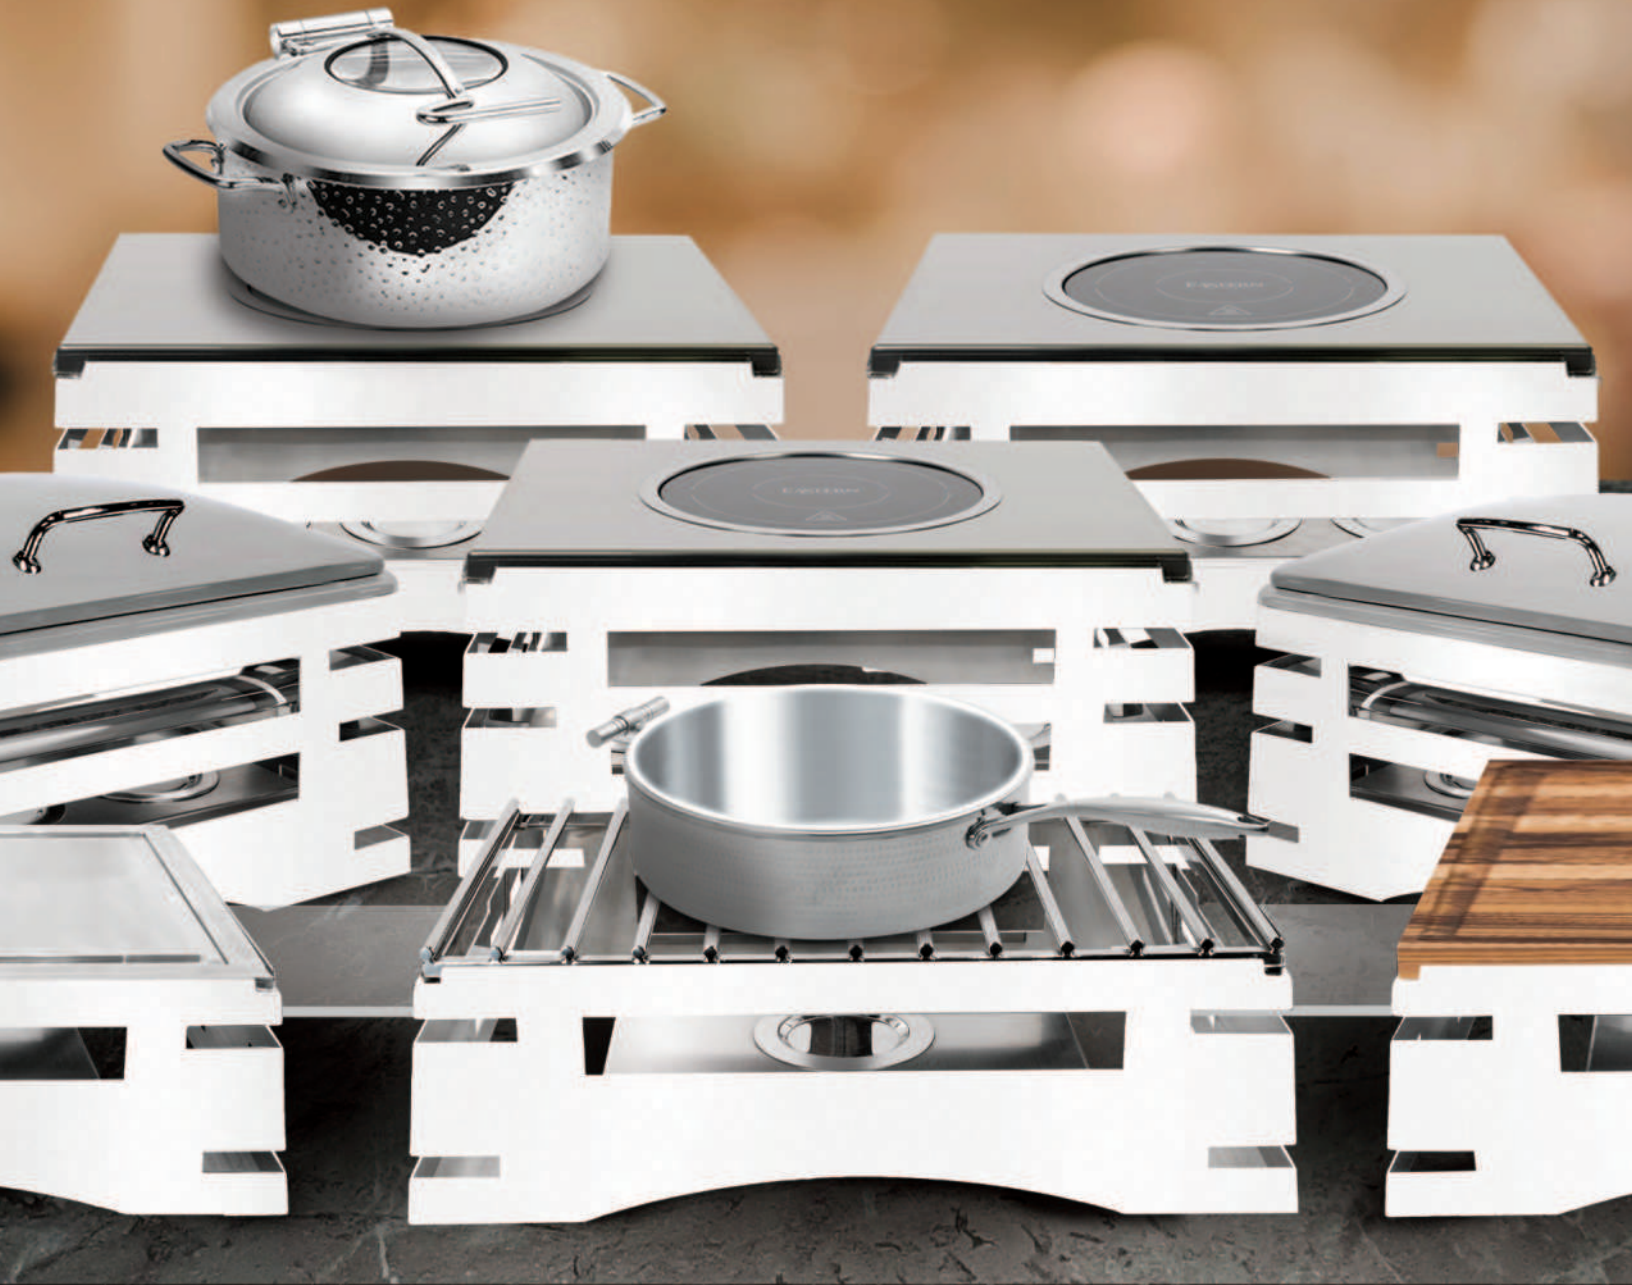

RECTANGLE GRIDDLE

**RECTANGLE WATER
PAN ADAPTER**

**RECTANGLE
BUTCHER BLOCK**

**RECTANGLE
ICE BIN**

MIX, MATCH & REIMAGINE

Revo's Versatile Collections For Limitless Setups.

REVO SQUARE STAND

10" TALL SQUARE STAND
Includes Hook-On Sterno Shelf