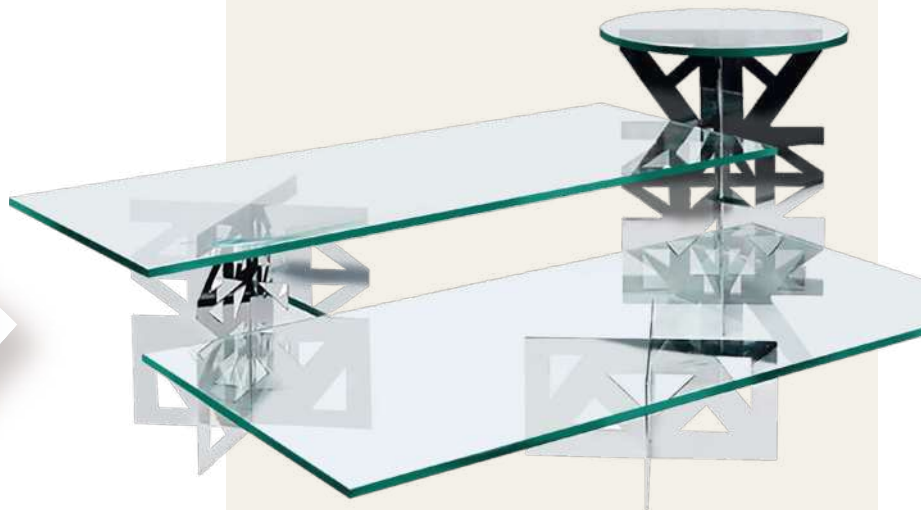

Shelving Options

- Glass
- Frosted Acrylic
- Black Acrylic