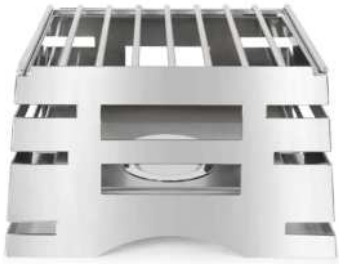

Grill Stoves

BUTANE STOVE COVERS & STANDS

STOVE COVERS & STANDS

Stove Cover-up
11"L x 14 1/2"D x 4 1/2"H - Stainless Steel

Stove Cover-Up
10 1/2"L x 13 13/4"D x 4 1/2"H - Stainless Steel

Stove Cover-Up
14 1/2"L x 12"D x 10"H - Stainless Steel