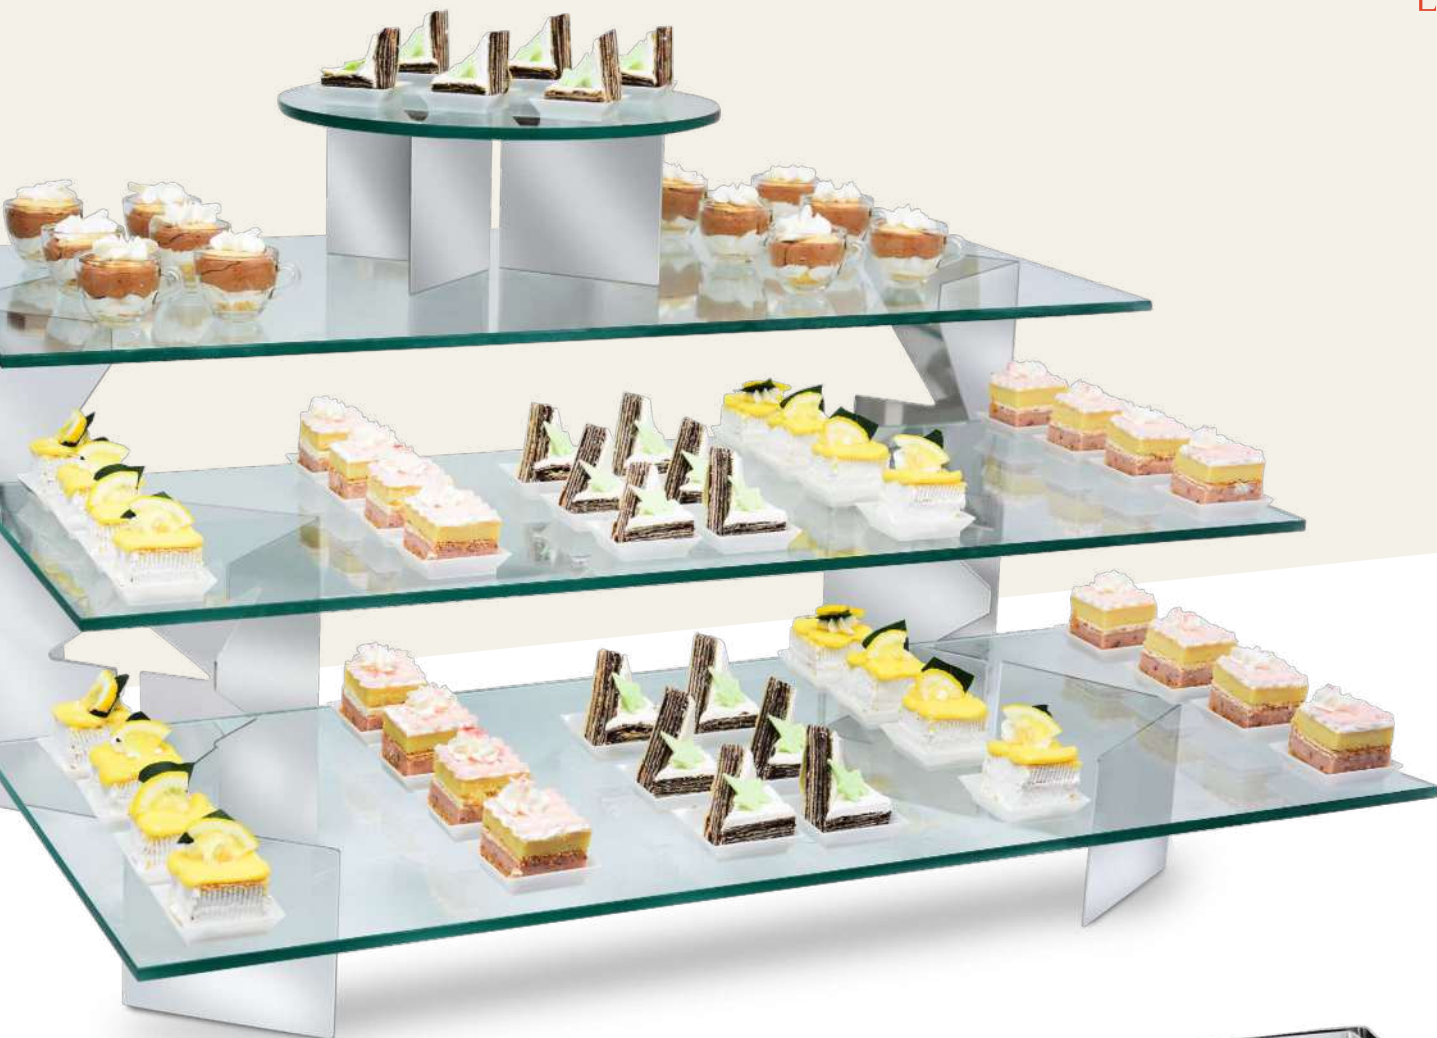

UNLIMITED INTERCONNECTING DESIGNS

- Space Saving Collapsible Design.
- Mirror Polished Stainless Steel
- 3 - Level Display
- Laser Cut Design