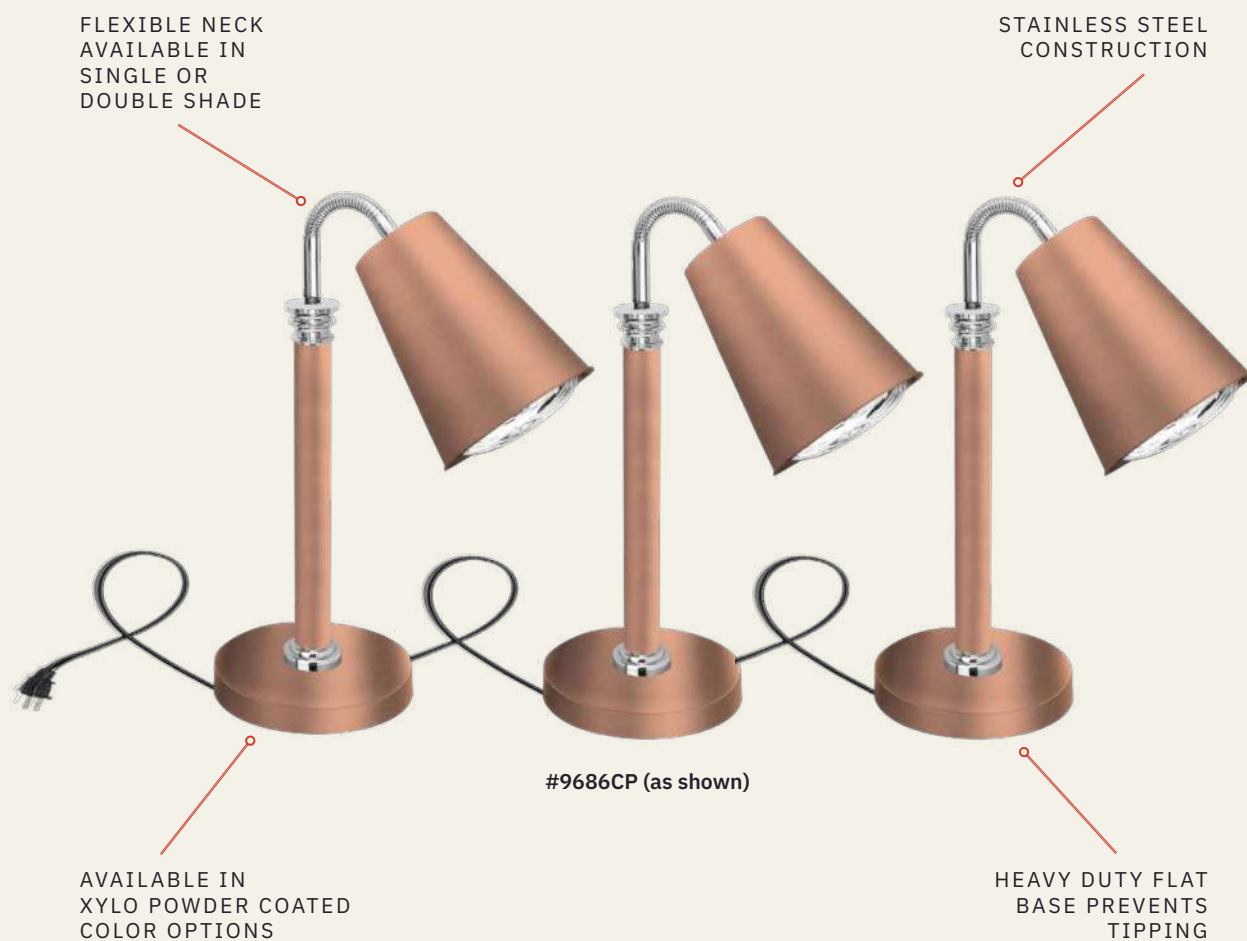

Stainless Steel

Single Shade

9681

Double Shade

9682

DAISY CHAIN 4-STAR ROUND [MODEL NUMBER GUIDE]

STANDARD NECK - ADJUSTABLE HEAT LAMP

Stainless Steel

Single Shade

9686

Double Shade

9687

SOLD INDIVIDUALLY

DAISY CHAIN 4-STAR P2 ROUND [MODEL NUMBER GUIDE]

STANDARD NECK - ADJUSTABLE HEAT LAMP

Stainless Steel

Single Shade

9656

Double Shade

9657

SOLD INDIVIDUALLY

DAISY CHAIN

HEAT LAMPS

Daisy chain up to 3 heat lamps together for seamless integration and enhanced functionality.