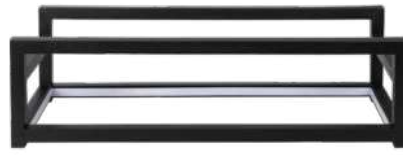

Tabletop Induction Risers & Riser Displays

Tabletop Risers are crafted without compromise.

Designed to be appreciated by both touch and sight. Their thoughtfully curated designs seamlessly blend form and function, offering both aesthetic appeal and practicality. Cleanly presented, easy to use, and effortlessly stored, they provide a complete solution for any setting. See for yourself.

Watch Live Video
For This Product.

LIGHTED LEVELS TABLETOP RISERS

Tall Rectangle Lighted Riser

Tall Narrow Lighted Riser

Tall Square Lighted Riser

Short Rectangle Lighted Riser

Short Narrow Lighted Riser

Short Square Lighted Riser

SETTING THE STAGE FOR FLAVOR

LIGHTED LEVELS - BRIGHTEN YOUR BUFFET

Gray Grain
Laminate

Bamboo
Wood

Shelf

Angled Tray
Position

Non-Lighted

- 3 Riser Sizes
- 2 Height Levels
- Lighted & Non-lighted Risers
- Flat & Angled Tray & Shelf Positions
- XYLO Frame Color Options
- Wood Look - Laminate Quality

Tray

Lighted

LIGHTED LEVELS TABLETOP RISERS

Rectangle Tall Lighted Riser (as shown)
Rectangle Tall Non-Lighted Riser
 21 3/8" x 13 3/8" x 11 3/8"H

Rectangle Short Lighted Riser (as shown)
Rectangle Short Non-Lighted Riser
 21 3/8" x 13 3/8" x 6"H