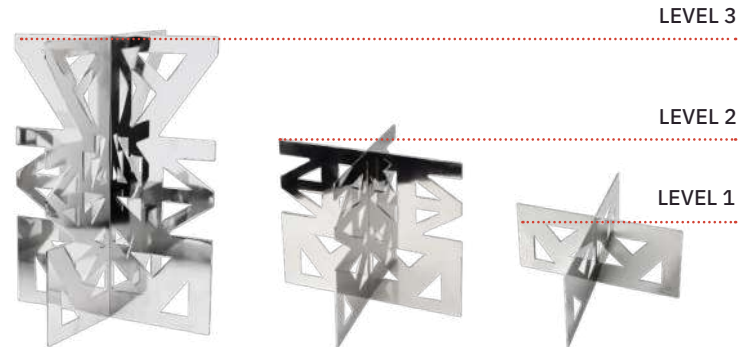

LIGHT WITH
TUBING 1745c

LEXUS RIDGE TABLETOP RISERS

L LEXUS SERIES

LEVEL 3

LEVEL 2

LEVEL 1

X LEXUS SERIES

LEVEL 3