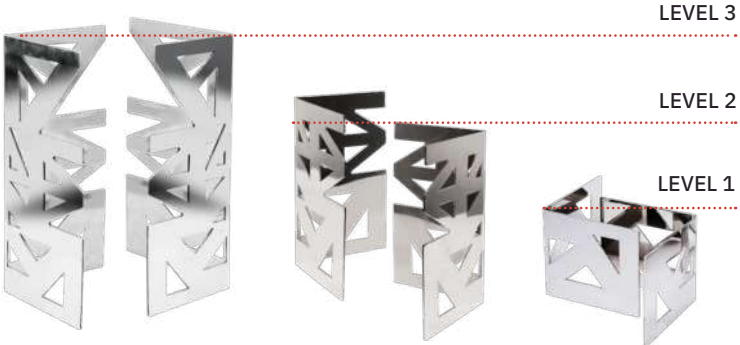

LEXUS RIDGE TABLETOP RISERS

L LEXUS SERIES

LEVEL 3

LEVEL 2

LEVEL 1