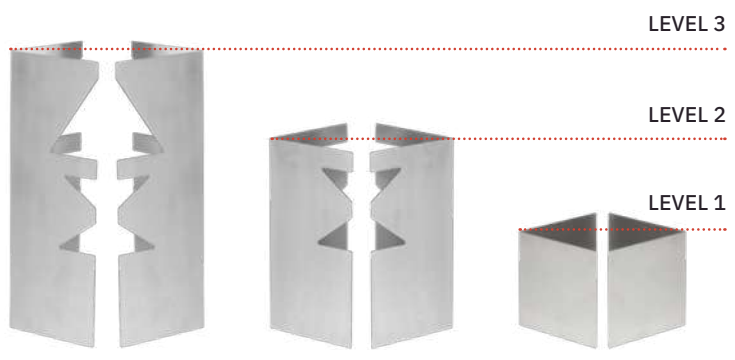

LEXUS Risers

BUFFET SYSTEM

Complete product information on pages 34 - 36.

Watch Live Video
For This Product.

LEXUS SOLID TABLETOP RISERS

Large: 15" H
 Medium: 10" H
 Small: 5" H

L LEXUS SERIES

SOLID L SERIES TABLETOP RISERS