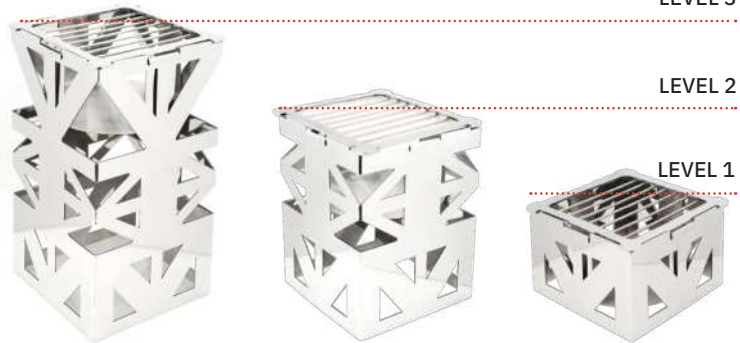

LEVEL 3

LEVEL 2

LEVEL 1

CUT L SERIES [MODEL NUMBER GUIDE]

TABLETOP RISERS

Large: 15" H
Medium: 10" H
Small: 5" H

Stainless Steel	Black	Bronze	Copper

LARGE	1723L	1723LMB	1723LRZ	1723LCP
MEDIUM	1722L	1722LMB	1722LRZ	1722LCP
SMALL	1721L	1721LMB	1721LRZ	1721LCP

CUT X SERIES [MODEL NUMBER GUIDE]

TABLETOP RISERS

Large: 15" H
Medium: 10" H
Small: 5" H

Stainless Steel	Black	Bronze	Copper

LARGE	1733X	1733XMB	1733XRZ	1733XCP
MEDIUM	1732X	1732XMB	1732XRZ	1732XCP
SMALL	1731X	1731XMB	1731XRZ	1731XCP

CUT CUBIC [MODEL NUMBER GUIDE]

ACTION STATION PLATFORM RISERS

Large: 15" H
Medium: 10" H
Small: 5" H

Stainless Steel	Black	Bronze	Copper

LARGE	1743	1743MB	1743RZ	1743CP
MEDIUM	1742	1742MB	1742RZ	1742CP
SMALL	1741	1741MB	1741RZ	1741CP

BLACK TEFLON	1741GT