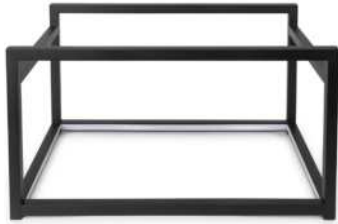

Watch Live Video
For This Product.

LIGHTED LEVELS TABLETOP RISERS

Tall Rectangle Lighted Riser

Tall Narrow Lighted Riser

Tall Square Lighted Riser

Short Rectangle Lighted Riser

Short Narrow Lighted Riser

Short Square Lighted Riser

SETTING THE STAGE FOR FLAVOR

LIGHTED LEVELS - BRIGHTEN YOUR BUFFET

Gray Grain
Laminate

Bamboo
Wood

Shelf

Angled Tray
Position

Non-Lighted

- 3 Riser Sizes
- 2 Height Levels
- Lighted & Non-lighted Risers
- Flat & Angled Tray & Shelf Positions
- XYLO Frame Color Options
- Wood Look - Laminate Quality

Tray

Lighted

LIGHTED LEVELS TABLETOP RISERS

Rectangle Tall Lighted Riser (as shown)
Rectangle Tall Non-Lighted Riser
 21 3/8" x 13 3/8" x 11 3/8"H

Rectangle Short Lighted Riser (as shown)
Rectangle Short Non-Lighted Riser
 21 3/8" x 13 3/8" x 6"H