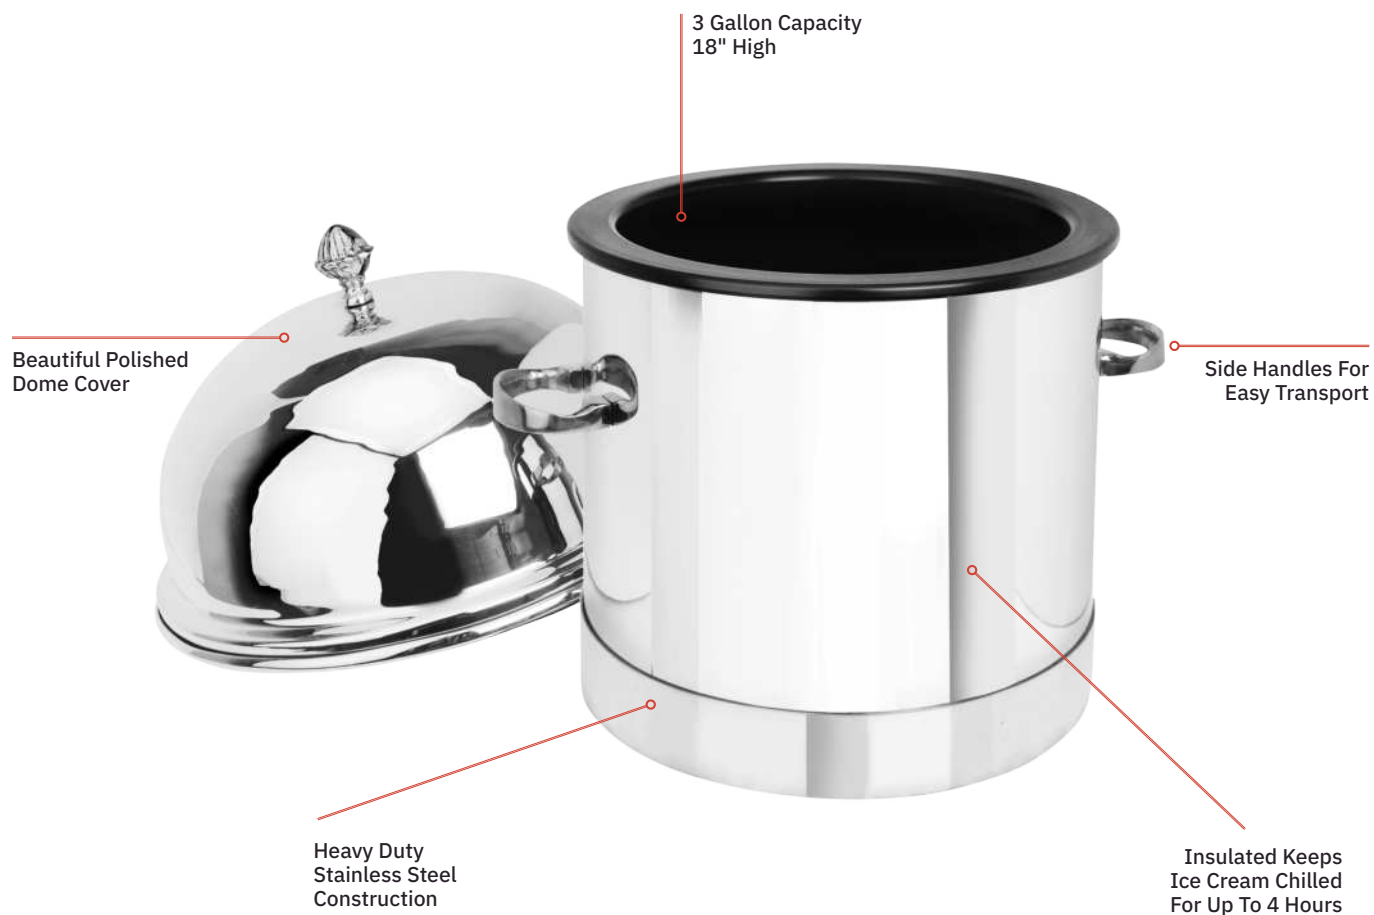

AVAILABLE IN SINGLE, DOUBLE OR TRIPLE UNIT

INSULATED ICE CREAM UNIT

FEATURES

Serving & Storage

Finishing touches and attention to detail delivered through tabletop accessories are unique areas which create a point of difference and set yourselves apart - creating new and exciting experiences for all to enjoy.

Index

SERVING TRAYS	124 - 125
FOOD PANS	126
BOWLS	127
ACCESSORIES	128
STORAGE BIN	129

Smart storage isn't about space—it's about solutions.