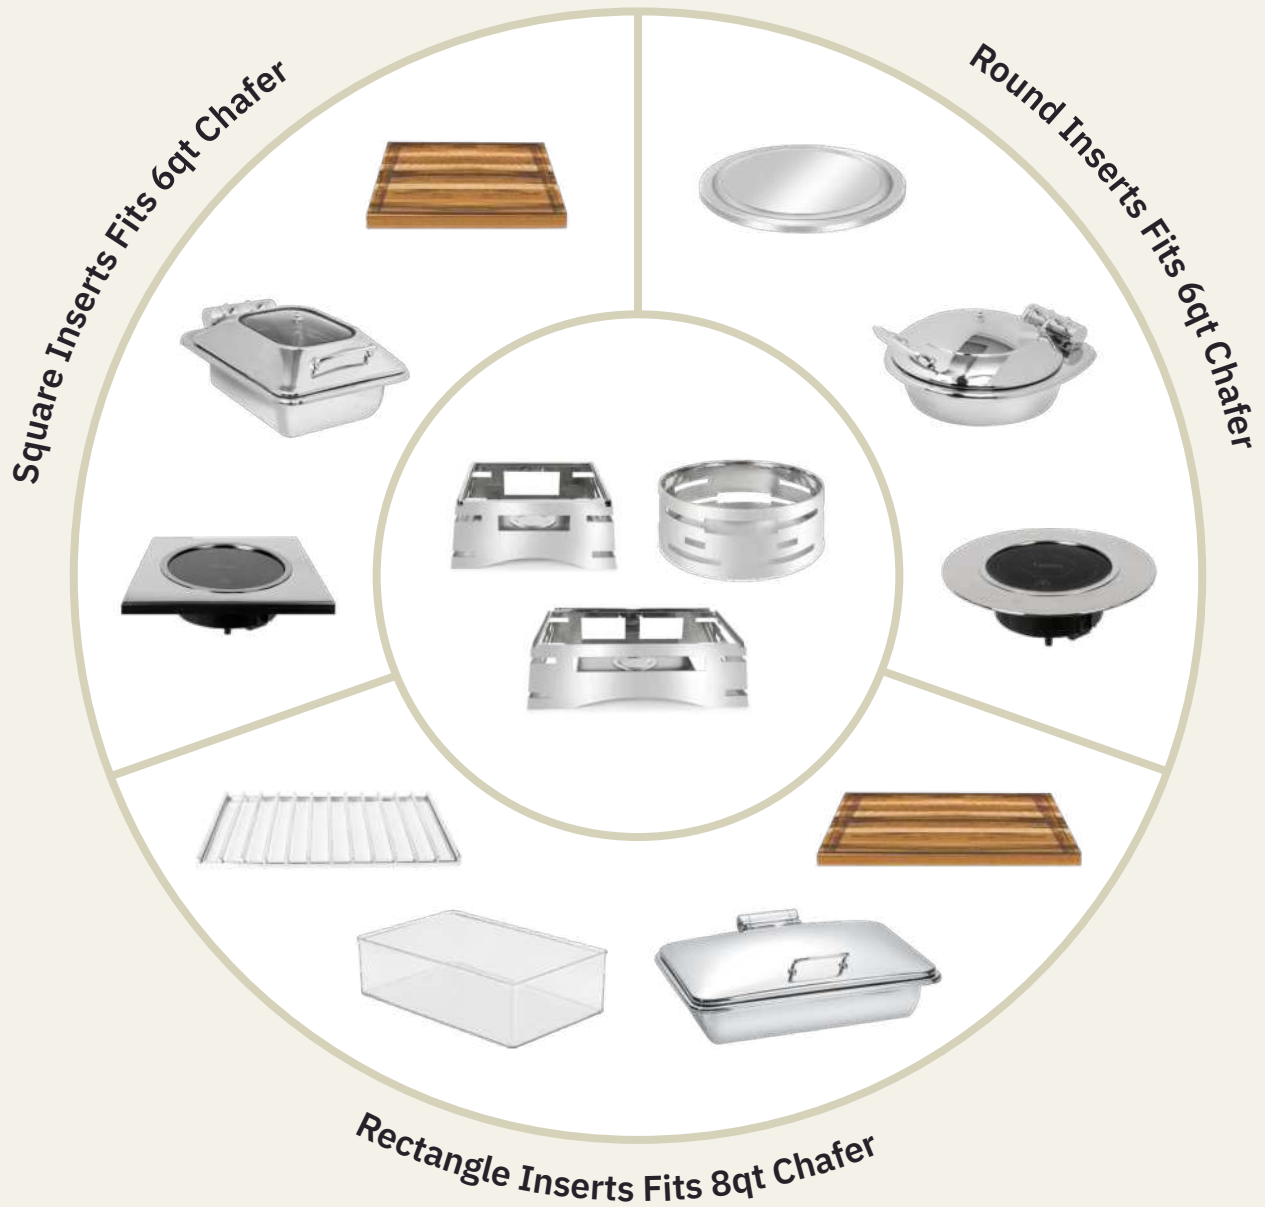

Index

REVO	74 - 79	SLEEK	84 - 85
UNIVERSAL	80 - 81	GRILL STOVES	86 - 89
QUICK CONNECT	82 - 83	BUTCHER BLOCKS	90 - 91

REVO

ALL-IN-ONE BUFFET SYSTEM

REVOLVING AROUND YOUR NEEDS

REVO RECTANGLE STAND

10" TALL RECTANGLE STAND
Includes Hook-On, Sterno Shelf

10" TALL RECTANGLE STAND
No Sterno Shelf

7" SHORT RECTANGLE STAND
Includes Hook-On, Sterno Shelf

7" SHORT RECTANGLE STAND
No Sterno Shelf

REVO SQUARE STANDS [MODEL NUMBER GUIDE]

10" TALL SQUARE
Hook-On Sterno

10" TALL SQUARE
No Sterno Shelf

10" SHORT SQUARE
Hook-On Sterno

10" SHORT SQUARE
No Sterno Shelf

32275

32265

32276

32266

32275MB