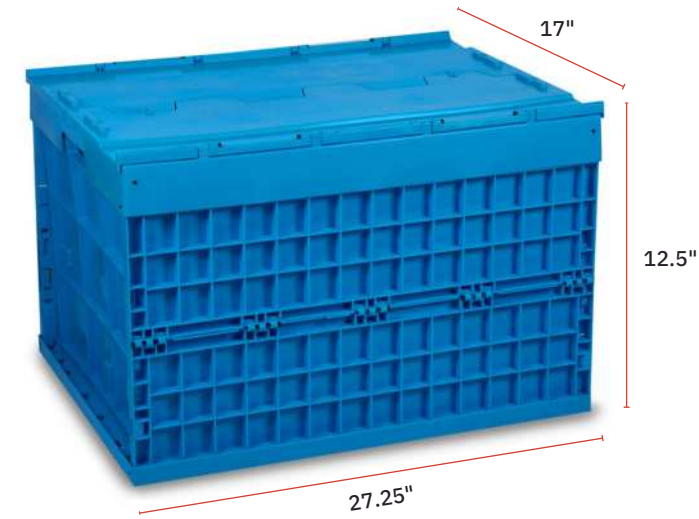

STACK & STORE BINS

STORAGE BIN
Blue High Density Poly Ethylene