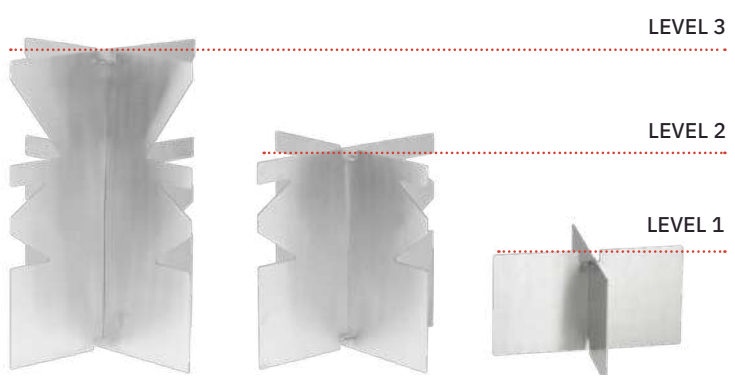

X LEXUS SERIES

SOLID X SERIES TABLETOP RISERS

Stainless Steel

LARGE	1533X
MEDIUM	1532X
SMALL	1531X