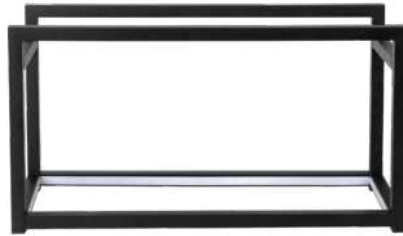

Watch Live Video
For This Product.

LIGHTED LEVELS TABLETOP RISERS

Tall Rectangle Lighted Riser

Tall Narrow Lighted Riser

Tall Square Lighted Riser

Short Rectangle Lighted Riser

Short Narrow Lighted Riser

Short Square Lighted Riser

SETTING THE STAGE FOR FLAVOR

LIGHTED LEVELS - BRIGHTEN YOUR BUFFET

Gray Grain
Laminate

Bamboo
Wood

Shelf

Angled Tray
Position

Non-Lighted

- 3 Riser Sizes
- 2 Height Levels
- Lighted & Non-lighted Risers
- Flat & Angled Tray & Shelf Positions
- XYLO Frame Color Options
- Wood Look - Laminate Quality

Tray

Lighted

LIGHTED LEVELS TABLETOP RISERS

Rectangle Tall Lighted Riser (as shown)
Rectangle Tall Non-Lighted Riser
 21 3/8" x 13 3/8" x 11 3/8"H

Rectangle Short Lighted Riser (as shown)
Rectangle Short Non-Lighted Riser
 21 3/8" x 13 3/8" x 6"H