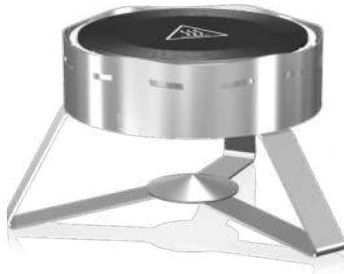

ECOSERVE - ROUND

EcoServe Round features all the benefits of the GN, but increases the choice for chef to use different shapes and sizes to create unique and memorable guest experiences.

AVAILABLE IN TWO SIZES & SIX FINISHES

Large: 14.9"D x 7.9"H Small: 11.9"D x 6.5"H

#EB15015
POLISHED STAINLESS STEEL - LARGE