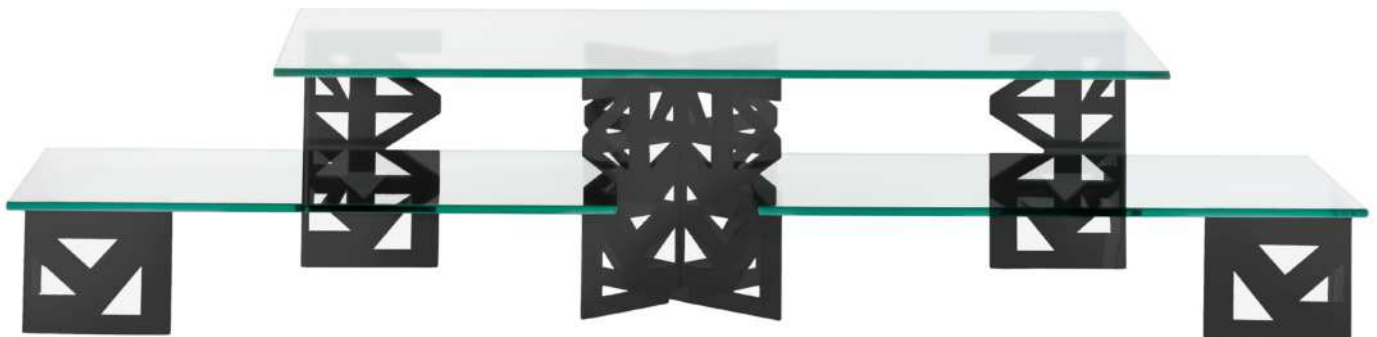

Shelving Options

- Glass
- Frosted Acrylic
- Black Acrylic

33" x 7" Rectangle Shelf Display

24" x 7" Rectangle Shelf Display

33" x 9 3/4" Rectangle Shelf Display

24" x 9 3/4" Rectangle Shelf Display

33" x 14" Rectangle Shelf Display

24" x 14" Rectangle Shelf Display

Chafers, Marmites & Pots

Crafted from the finest stainless steel with impeccable attention to detail, Eastern chafers set a new standard in the industry. Our sophisticated star rating system ensures that every caterer finds the perfect fit. Designed to work seamlessly in collections, our chafers create a beautifully coordinated buffet presentation.