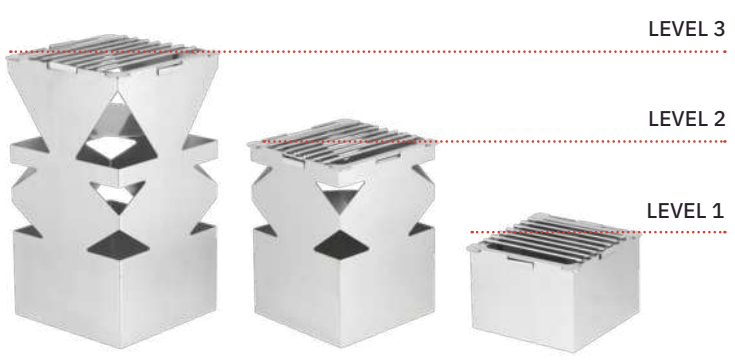

Stainless Steel

LARGE	1523L
MEDIUM	1522L
SMALL	1521L

X LEXUS SERIES

SOLID X SERIES TABLETOP RISERS

Stainless Steel

LARGE	1533X
MEDIUM	1532X
SMALL	1531X

LEXUS SOLID CUBIC | Actions Station Platform Risers

SOLID CUBIC ACTION STATION PLATFORM RISERS