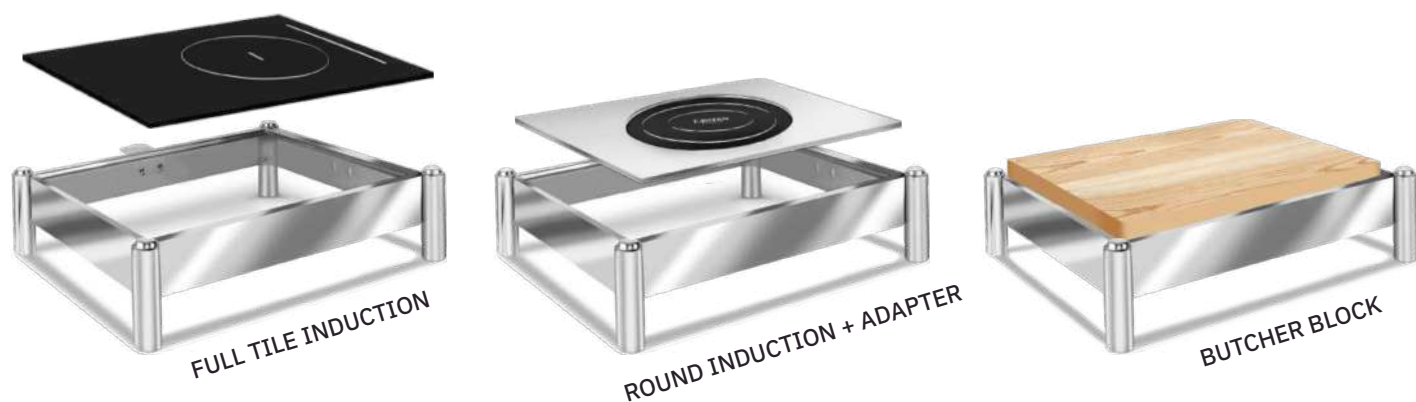

* Shown with **Orbit Induction Chafers**

Complete product information on page 63.

QUICK CONNECT

FUNCTION TILES

Butcher Block

Round Induction + Adaptor

Full Tile Induction

BASE

QUICK CONNECT INDUCTION STAND FEATURES

- Stackable legs connect vertically, horizontally, and stack one on top of the other.
- Varying buffet heights and storage options.
- Countless configurations.
- Stainless Steel.