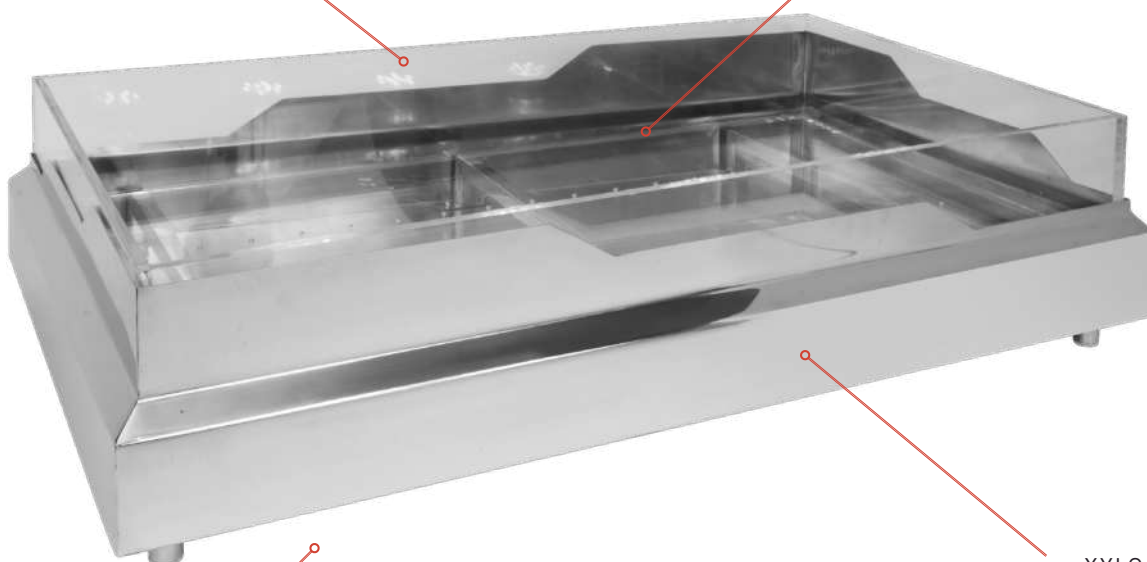

ELEGANT DISPLAY

RAW BAR RECTANGLE

FEATURES

ACRYLIC INSERT
CONTAINER

STAINLESS STEEL
CONSTRUCTION

XYLO
POWDER COATED
OPTIONS AVAILABLE

EQUIPPED WITH
DRAIN HOLE & HOSE

WINE STAND & ICE BUCKETS